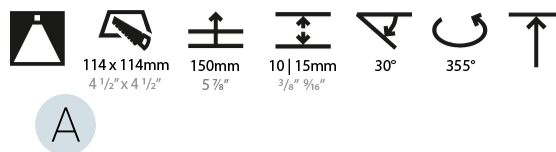

PHYSICAL

Shape: Square
Length (mm): 119
Length (in): 4 11/16
Width (mm): 119
Width (in): 4 11/16
Depth (mm): 132
Depth (in): 5 3/16
Ceiling Thickness (mm): 10 / 12.5 / 15
Ceiling Thickness (in): 3/8 or 1/2 or 9/16
Min. Recessing Depth (mm): 200
Min. Recessing Depth (in): 7 7/8
Light Distribution: Adjustable / Downlight
Weight (kg): 0.544
Weight (lbs): 1.2
Fixture Finish: SSR / BKV / CWI / CRY / HAB / UFT / ITA / RUA / FTG / MYG / LOD / PUS / FRO / FUP / KIA / POP / BLS / SPG / MEY / GOH / GUM / CHC / COM / ABZ / JAG / OBR / MOS / ROR
Fixture Material: Aluminum Die Cast
Cut-out Measurements: 114mm / 4 1/2" x 114mm / 4 1/2"

ELECTRICAL

Lamp Type: LED (Zhaga Standard)
Input Wattage (W): 13.2 / 16.5
Total Output Wattage (W): 12 / 14
Dimming: Tri-Mode (Non-Dimming and Phase Dimming (120Vac only) and 0-10V Dimming)
Driver Included: No
Driver Location: Recessed Housing
Driver Type: Constant Current - Universal
Driver Class: Class 2
Housing: See components
Input Voltage (V): 120 - 277
Constant Current (MA): 350

LED

Number of LEDs: 1
Color Temperature (°K): 2700 / 3000 / 3500 / 4000
Max. Delivered Lumen (lm): 850 / 950 / 1019 / 1040
Nominal Lumen (lm): 960 / 1070 / 1156 / 1180
CRI: >90 CRI
Lamp Life (hrs): 50000

OPTICAL

Reflector°: 10
Adjustability: Rotational 355°; Tilt 30°

RATINGS AND CERTIFICATIONS

Certified By: Certified for North American Standards
IP rating: IP20