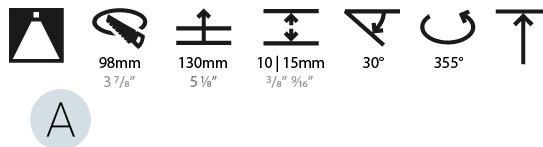

PHYSICAL

Shape: Square
Length (mm): 107
Length (in): 4 ³/₁₆"
Width (mm): 107
Width (in): 4 ³/₁₆"
Depth (mm): 112
Depth (in): 4 ⁷/₁₆"
Ceiling Thickness (mm): 10 / 12.5 / 15
Ceiling Thickness (in): 3/8 or 1/2 or 9/16
Min. Recessing Depth (mm): 130
Min. Recessing Depth (in): 5 ¹/₈"
Light Distribution: Adjustable / Downlight
Weight (kg): 0.479
Weight (lbs): 1.06
Fixture Finish: SSR / BKV / CWI / CRY / HAB / UFT / ITA / RUA / FTG / MYG / LOD / PUS / FRO / FUP / KIA / POP / BLS / SPG / MEY / GOH / GUM / CHC / COM / ABZ / JAG / OBR / MOS / ROR
Fixture Material: Aluminum Die Cast
Cut-out Measurements: 98mm / 3 7/8"

ELECTRICAL

Lamp Type: LED (Zhaga Standard)
Input Wattage (W): 16.5
Total Output Wattage (W): 14
Dimming: Tri-Mode (Non-Dimming and Phase Dimming (120Vac only) and 0-10V Dimming)
Driver Included: No
Driver Location: Recessed Housing
Driver Type: Constant Current - Universal
Driver Class: Class 2
Housing: See components
Input Voltage (V): 120 - 277
Constant Current (MA): 500

LED

Number of LEDs: 1
Color Temperature (°K): 2700 / 3000 / 3500 / 4000
Max. Delivered Lumen (lm): 940 / 980 / 1029 / 1050
Nominal Lumen (lm): 1386 / 1438 / 1511 / 1542
CRI: >90 CRI
Lamp Life (hrs): 50000

OPTICAL

Reflector°: 20 / 40 / 60
Adjustability: Rotational 355°; Tilt 30°

RATINGS AND CERTIFICATIONS

Certified By: Certified for North American Standards
IP rating: IP20