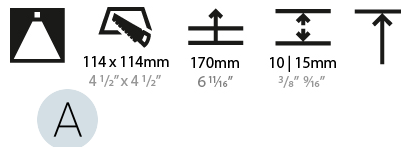

GENERAL

Series: Bioniq
Subseries: Bioniq Square Deep
Brand: Prolicht
Division: Architectural
Mounting Type: Recessed
Mounting Location: Ceiling
Subcategory: Downlight

PHYSICAL

Shape: Square
Length (mm): 119
Length (in): 4 11/16
Width (mm): 119
Width (in): 4 11/16
Depth (mm): 150
Depth (in): 5 7/8
Ceiling Thickness (mm): 10 / 12.5 / 15
Ceiling Thickness (in): 3/8 or 1/2 or 9/16
Min. Recessing Depth (mm): 170
Min. Recessing Depth (in): 6 11/16
Light Distribution: Downlight
Weight (kg): 0.626
Weight (lbs): 1.38
Fixture Finish: SSR / BKV / CWI / CRY / HAB / UFT / ITA / RUA / FTG / MYG / LOD / PUS / FRO / FUP / KIA / POP / BLS / SPG / MEY / GOH / GUM / CHC / COM / ABZ / JAG / OBR / MOS / ROR
Fixture Material: Aluminum Die Cast
Cut-out Measurements: 114mm / 4 1/2" x 114mm / 4 1/2"

ELECTRICAL

Lamp Type: LED (Zhaga Standard)
Input Wattage (W): 16.5
Total Output Wattage (W): 14
Dimming: Tri-Mode (Non-Dimming and Phase Dimming (120Vac only) and 0-10V Dimming)
Driver Included: No
Driver Location: Recessed Housing
Driver Type: Constant Current - Universal
Driver Class: Class 2
Input Voltage (V): 120 - 277
Constant Current (MA): 500

LED

Number of LEDs: 1
Color Temperature (°K): 2700 / 3000 / 3500 / 4000
Max. Delivered Lumen (lm): 940 / 980 / 1029 / 1050
Nominal Lumen (lm): 1386 / 1438 / 1511 / 1542
CRI: >90 CRI

OPTICAL

Reflector: 20 / 40 / 60

RATINGS AND CERTIFICATIONS

Certified By: Certified for North American Standards
IP rating: IP20