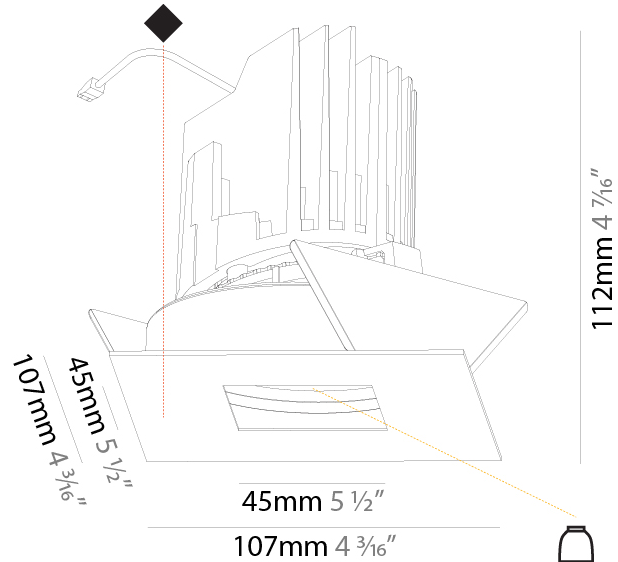

PHYSICAL

Shape: Square
Length (mm): 107
Length (in): 4 ³/₁₆"
Width (mm): 107
Width (in): 4 ³/₁₆"
Depth (mm): 112
Depth (in): 4 ⁷/₁₆"
Ceiling Thickness (mm): 10 / 12.5 / 15
Ceiling Thickness (in): 3/8 or 1/2 or 9/16
Min. Recessing Depth (mm): 130
Min. Recessing Depth (in): 5 ¹/₈"
Light Distribution: Adjustable / Downlight
Weight (kg): 0.479
Weight (lbs): 1.06
Fixture Finish: SSR / BKV / CWI / CRY / HAB / UFT / ITA / RUA / FTG / MYG / LOD / PUS / FRO / FUP / KIA / POP / BLS / SPG / MEY / GOH / GUM / CHC / COM / ABZ / JAG / OBR / MOS / ROR
Fixture Material: Aluminum Die Cast
Cut-out Measurements: 98mm / 3 7/8"

ELECTRICAL

Lamp Type: LED (Zhaga Standard)
Input Wattage (W): 16.5
Total Output Wattage (W): 14
Dimming: Tri-Mode (Non-Dimming and Phase Dimming (120Vac only) and 0-10V Dimming)
Driver Included: No
Driver Location: Recessed Housing
Driver Type: Constant Current - Universal
Driver Class: Class 2
Housing: See components
Input Voltage (V): 120 - 277
Constant Current (MA): 500

LED

Number of LEDs: 1
Color Temperature (°K): 2700 / 3000 / 3500 / 4000
Max. Delivered Lumen (lm): 940 / 980 / 1029 / 1050
Nominal Lumen (lm): 1386 / 1438 / 1511 / 1542
CRI: >90 CRI
Lamp Life (hrs): 50000

OPTICAL

Reflector°: 20 / 40 / 60
Adjustability: Rotational 355°; Tilt 30°

RATINGS AND CERTIFICATIONS

Certified By: Certified for North American Standards
IP rating: IP20