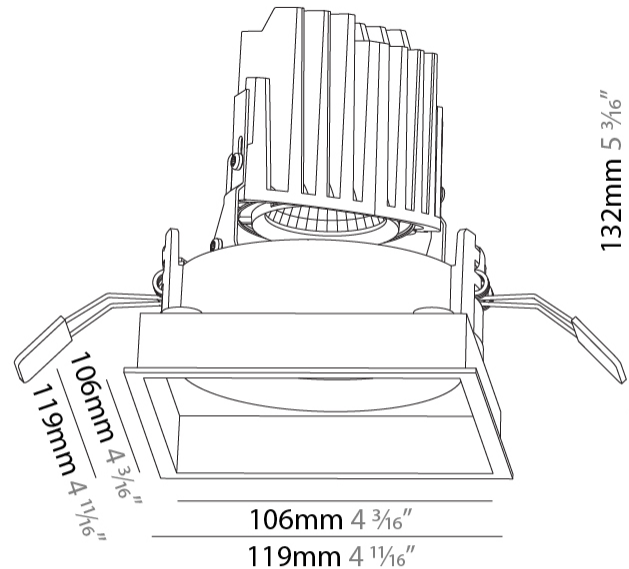

PHYSICAL

Shape: Square
Length (mm): 119
Length (in): 4 11/16
Width (mm): 119
Width (in): 4 11/16
Depth (mm): 132
Depth (in): 5 3/16
Ceiling Thickness (mm): 10 / 12.5 / 15
Ceiling Thickness (in): 3/8 or 1/2 or 9/16
Min. Recessing Depth (mm): 200
Min. Recessing Depth (in): 7 7/8
Light Distribution: Adjustable / Downlight
Weight (kg): 0.544
Weight (lbs): 1.2
Fixture Finish: SSR / BKV / CWI / CRY / HAB / UFT / ITA / RUA / FTG / MYG / LOD / PUS / FRO / FUP / KIA / POP / BLS / SPG / MEY / GOH / GUM / CHC / COM / ABZ / JAG / OBR / MOS / ROR
Fixture Material: Aluminum Die Cast
Cut-out Measurements: 114mm / 4 1/2" x 114mm / 4 1/2"

ELECTRICAL

Lamp Type: LED (Zhaga Standard)
Input Wattage (W): 13.2 / 16.5
Total Output Wattage (W): 12 / 14
Dimming: Tri-Mode (Non-Dimming and Phase Dimming (120Vac only) and 0-10V Dimming)
Driver Included: No
Driver Location: Recessed Housing
Driver Type: Constant Current - Universal
Driver Class: Class 2
Housing: See components
Input Voltage (V): 120 - 277
Constant Current (MA): 350

LED

Number of LEDs: 1
Color Temperature (°K): 2700 / 3000 / 3500 / 4000
Max. Delivered Lumen (lm): 850 / 950 / 1019 / 1040
Nominal Lumen (lm): 960 / 1070 / 1156 / 1180
CRI: >90 CRI
Lamp Life (hrs): 50000

OPTICAL

Reflector°: 10
Adjustability: Rotational 355°; Tilt 30°

RATINGS AND CERTIFICATIONS

Certified By: Certified for North American Standards
IP rating: IP20