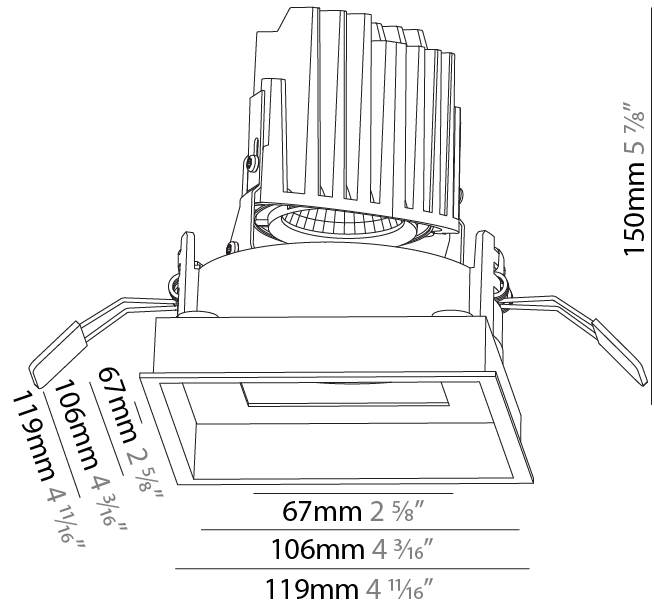

PHYSICAL

Shape: Square
Length (mm): 119
Length (in): 4 11/16
Width (mm): 119
Width (in): 4 11/16
Depth (mm): 150
Depth (in): 5 7/8
Ceiling Thickness (mm): 10 / 12.5 / 15
Ceiling Thickness (in): 3/8 or 1/2 or 9/16
Min. Recessing Depth (mm): 170
Min. Recessing Depth (in): 6 11/16
Light Distribution: Downlight
Weight (kg): 0.69
Weight (lbs): 1.5
Fixture Finish: SSR / BKV / CWI / CRY / HAB / UFT / ITA / RUA / FTG / MYG / LOD / PUS / FRO / FUP / KIA / POP / BLS / SPG / MEY / GOH / GUM / CHC / COM / ABZ / JAG / OBR / MOS / ROR
Fixture Material: Aluminum Die Cast
Cut-out Measurements: 114mm / 4 1/2" x 114mm / 4 1/2"

ELECTRICAL

Lamp Type: LED (Zhaga Standard)
Input Wattage (W): 16.5
Total Output Wattage (W): 14
Dimming: Tri-Mode (Non-Dimming and Phase Dimming (120Vac only) and 0-10V Dimming)
Driver Included: No
Driver Location: Recessed Housing
Driver Type: Constant Current - Universal
Driver Class: Class 2
Input Voltage (V): 120 - 277
Constant Current (MA): 350

LED

Number of LEDs: 1
Color Temperature (°K): 2700 / 3000 / 3500 / 4000
Max. Delivered Lumen (lm): 940 / 980 / 1029 / 1050
Nominal Lumen (lm): 1386 / 1438 / 1511 / 1542
CRI: >90 CRI
Lamp Life (hrs): 50000

OPTICAL

Reflector: 20 / 40 / 60

RATINGS AND CERTIFICATIONS

Certified By: Certified for North American Standards
IP rating: IP20