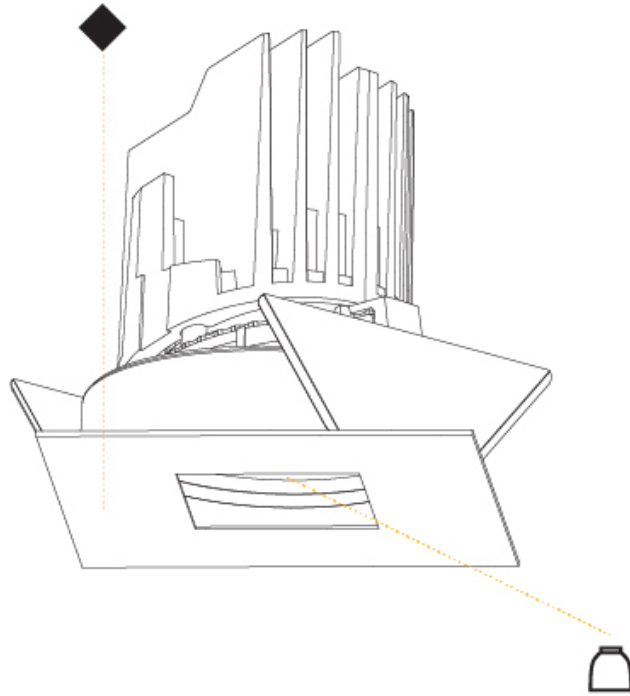

BIONIQ SQUARE PINHOLE RECESSED

A35377-

PROJECT	_____
TYPE	_____
SPECIFIER	_____
QUANTITY	_____
DATE	_____